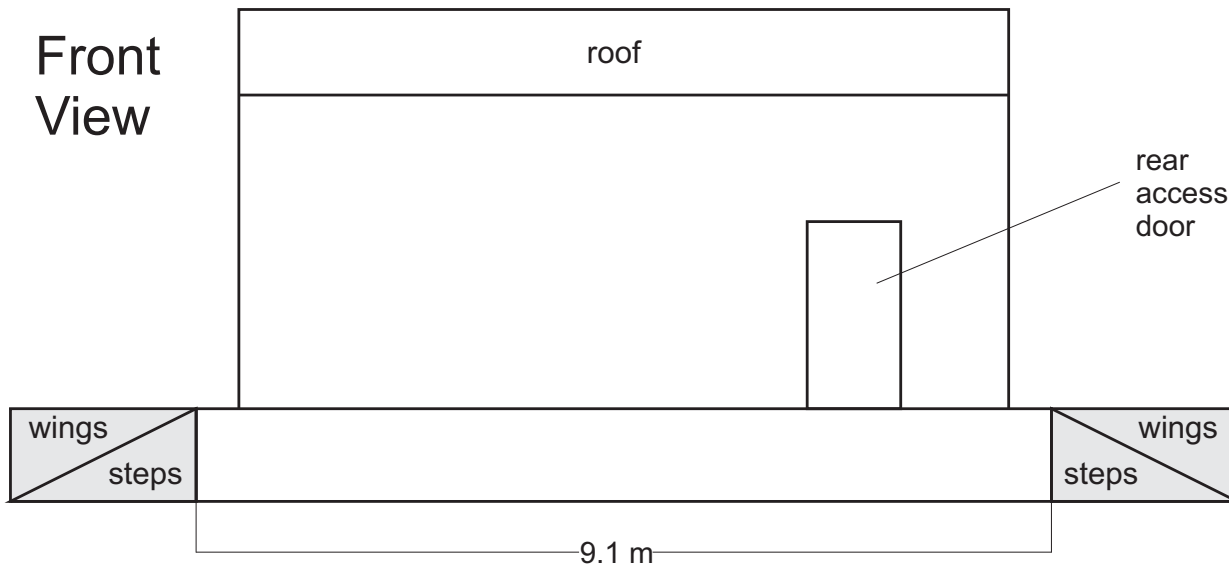

Stage Hire by Coles Ventures

Top View

The trailer based stage will be delivered by articulated lorry to your venue where it will be transformed into the stage that you see in these plans, suitable for many applications including music performances, presentations and exhibitions.

The stage can be configured with access steps or speaker/PA wings at the side of the front of the stage. A combination of one set of steps and one speaker wing is possible.

The approx 6.1m by 8.6m stage gives an area of 52 square metres (excluding speaker wings).

 Optional Steps or Speaker Wings

Front View

Side View