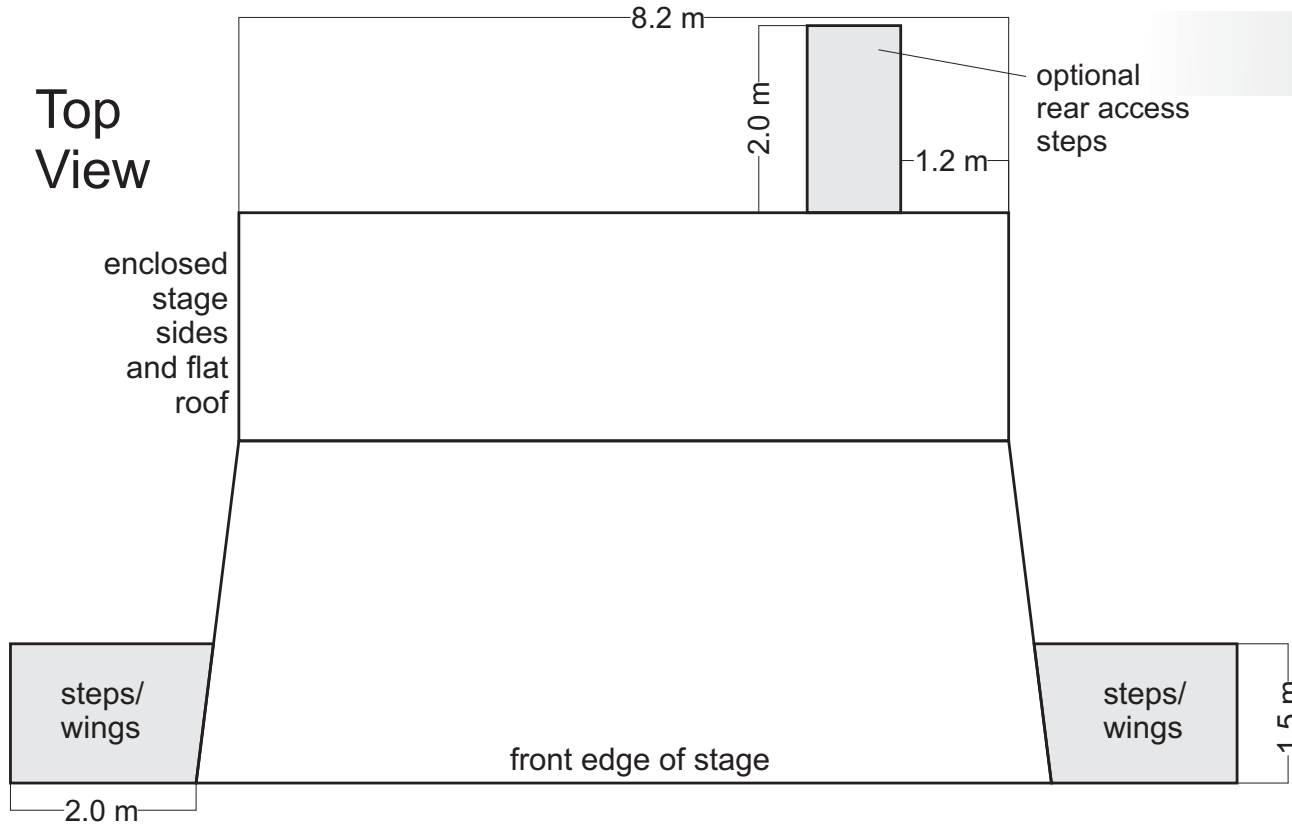

Front View

Stage Hire by Coles Ventures

Top View